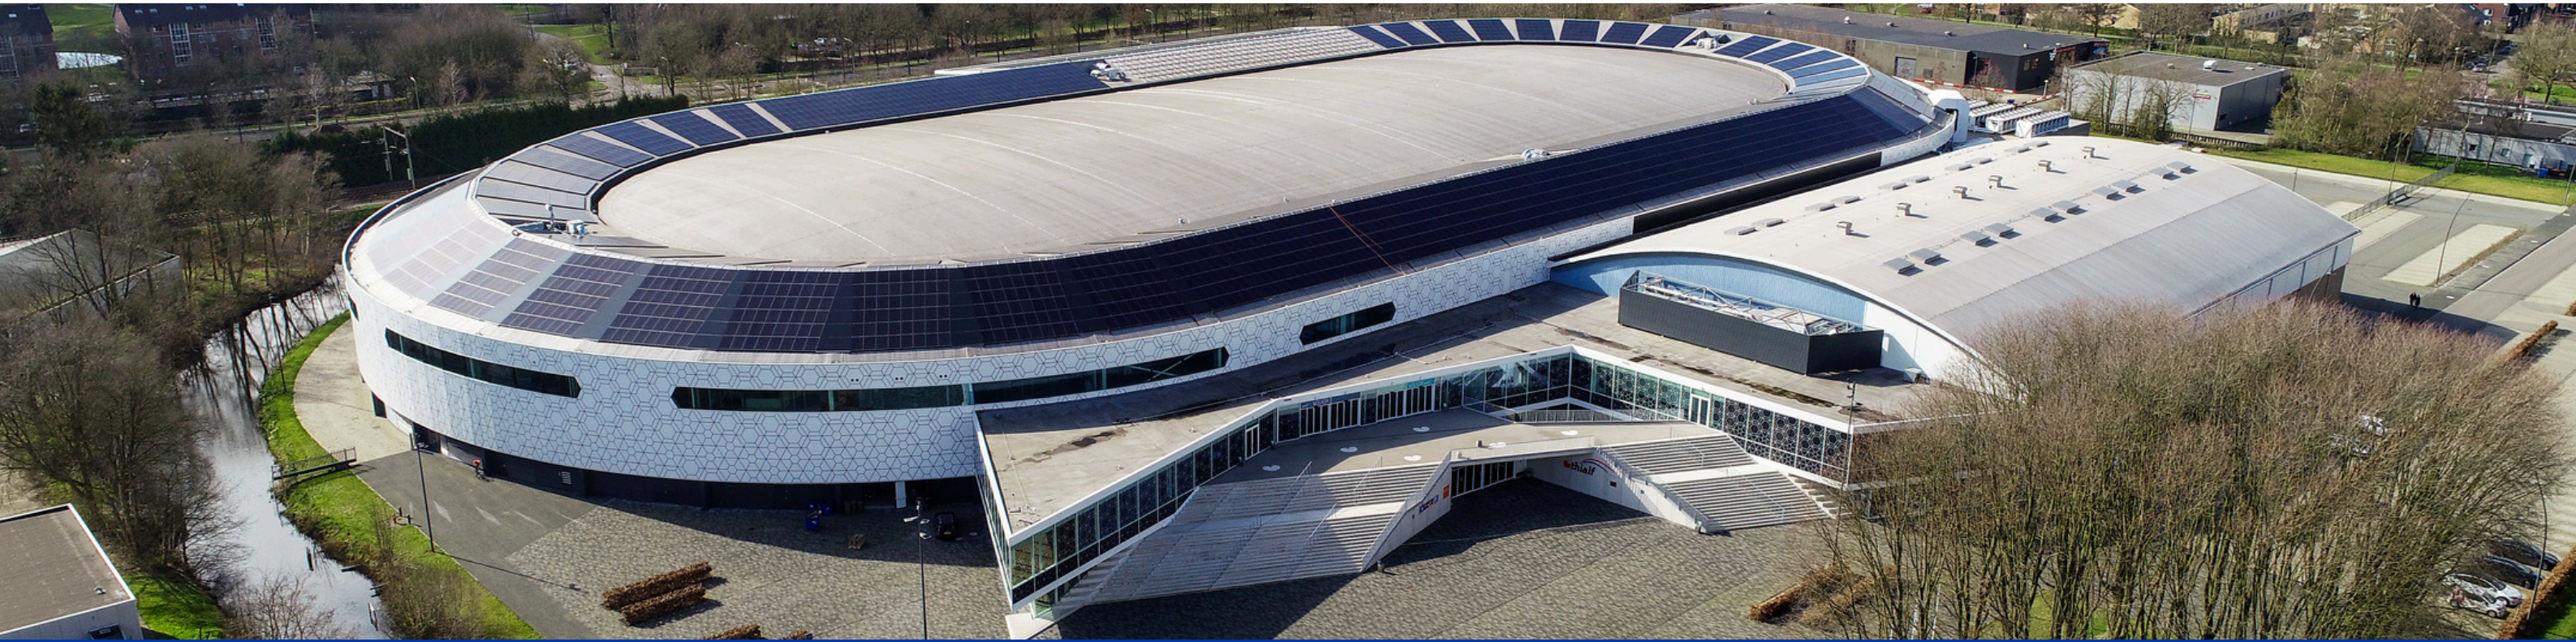

YOUR OLYMPIC DREAM STARTS HERE

**A full-time training program with
other high level skaters is available**

**CENTER OF EXCELLENCE
SHORT TRACK PROGRAM**

**THE NETHERLANDS
SEASON 2026-2027**

THE KNSB WELCOMES YOU TO THE ISU CENTER OF EXCELLENCE IN THIALF, HEERENVEEN

Our Goal: Making your 'Dream' a reality...

Join now for the next Olympic cycle, 2030 is just around the corner!

Offering our knowledge, experience, and expertise in Short Track Speed Skating to the rest of the World. Our facility is one of the most advanced ice rink in the world: Thialf, Heerenveen.

TRAINING FACILITIES

Thialf the 'home' of The Dutch National Team, featuring, a state of the art free standing padding system, the fastest ice in the world & supported by technology and innovation

The complex's gym has the latest equipment and training materials and a great view of the whole stadium