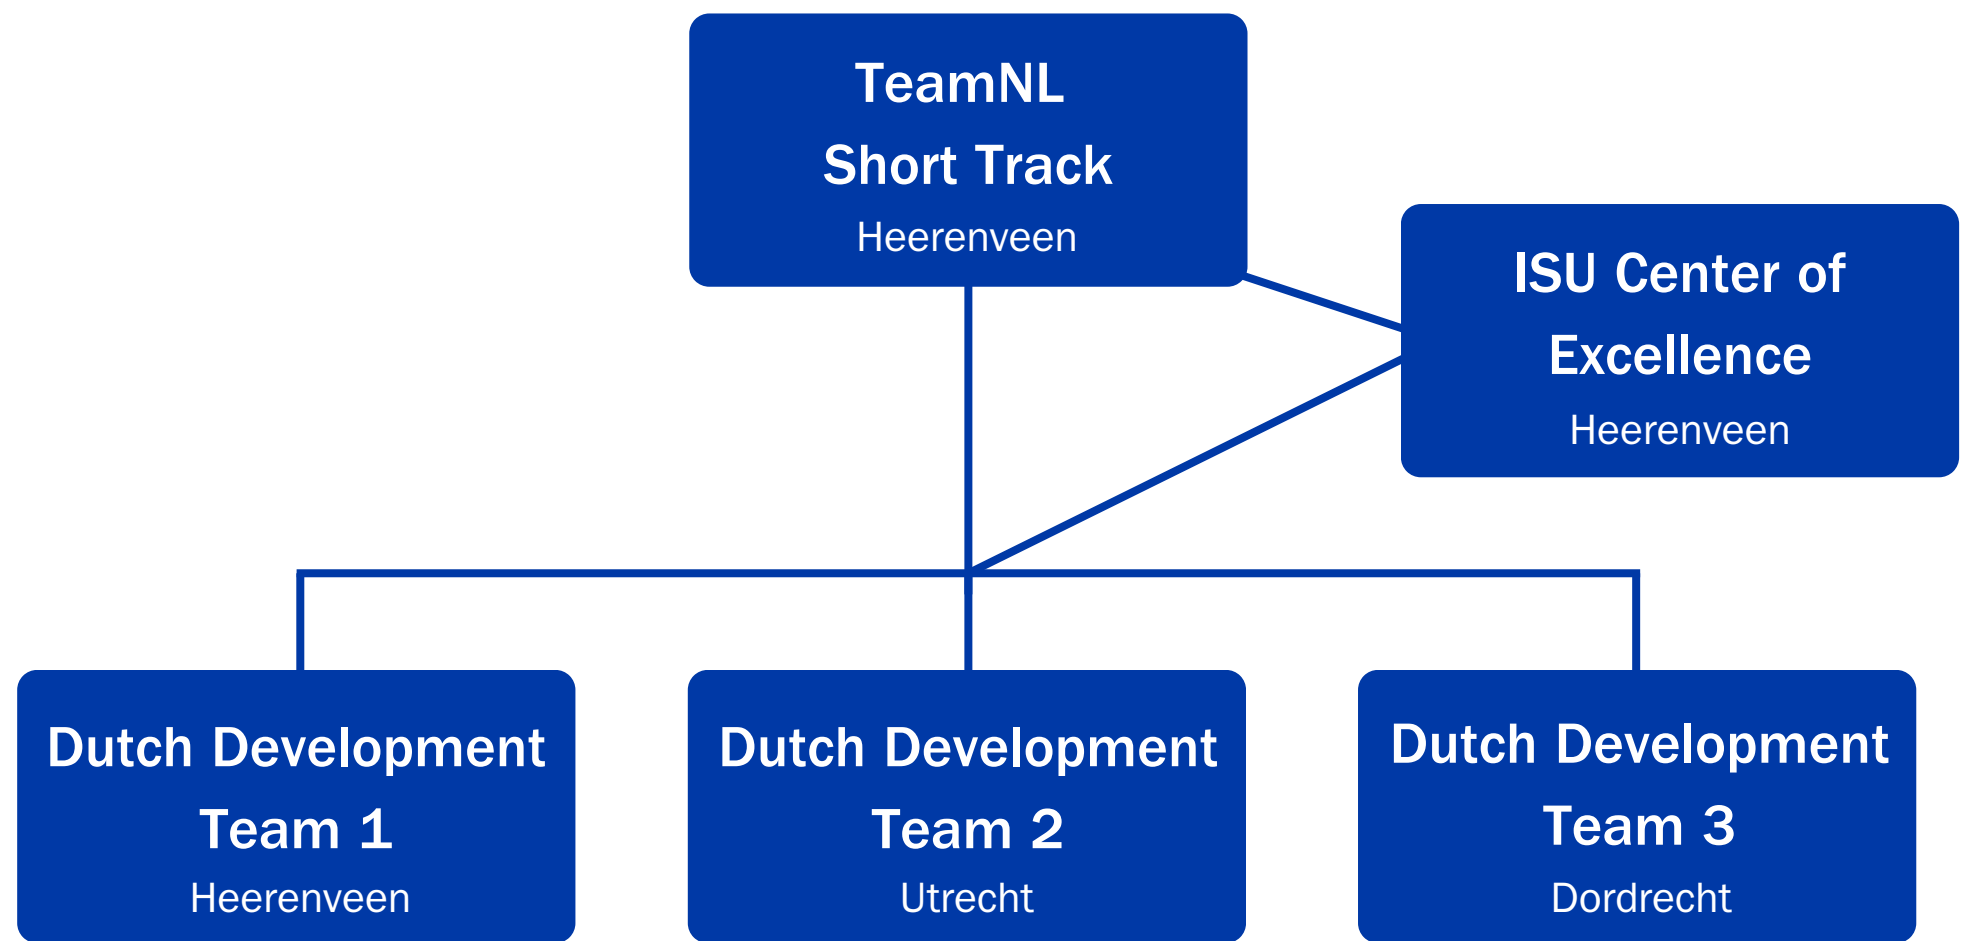

Our Goal: Making your 'Dream' a reality...

Join now for the next Olympic cycle, 2030 is just around the corner!

Offering our knowledge, experience, and expertise in Short Track Speed Skating to the rest of the World. Our facility is one of the most advanced ice rink in the world: Thialf, Heerenveen.

TRAINING FACILITIES

Thialf the 'home' of The Dutch National Team, featuring, a state of the art free standing padding system, the fastest ice in the world & supported by technology and innovation

The complex's gym has the latest equipment and training materials and a great view of the whole stadium

The short track ice rink features free standing boarding, meeting the highest ISU safety standards

THE FIELD OF PLAY

COLLABORATION = KEY

- TeamNL Short Track + other coaches involved with foreign skaters & the CoE.
- Collaboration between the CoE and the Dutch Development Teams during integrated sessions and joined skating camps.
- Joint training sessions together with TeamNL athletes who are not traveling to ISU World Cups.
- 3 teams, 1 location